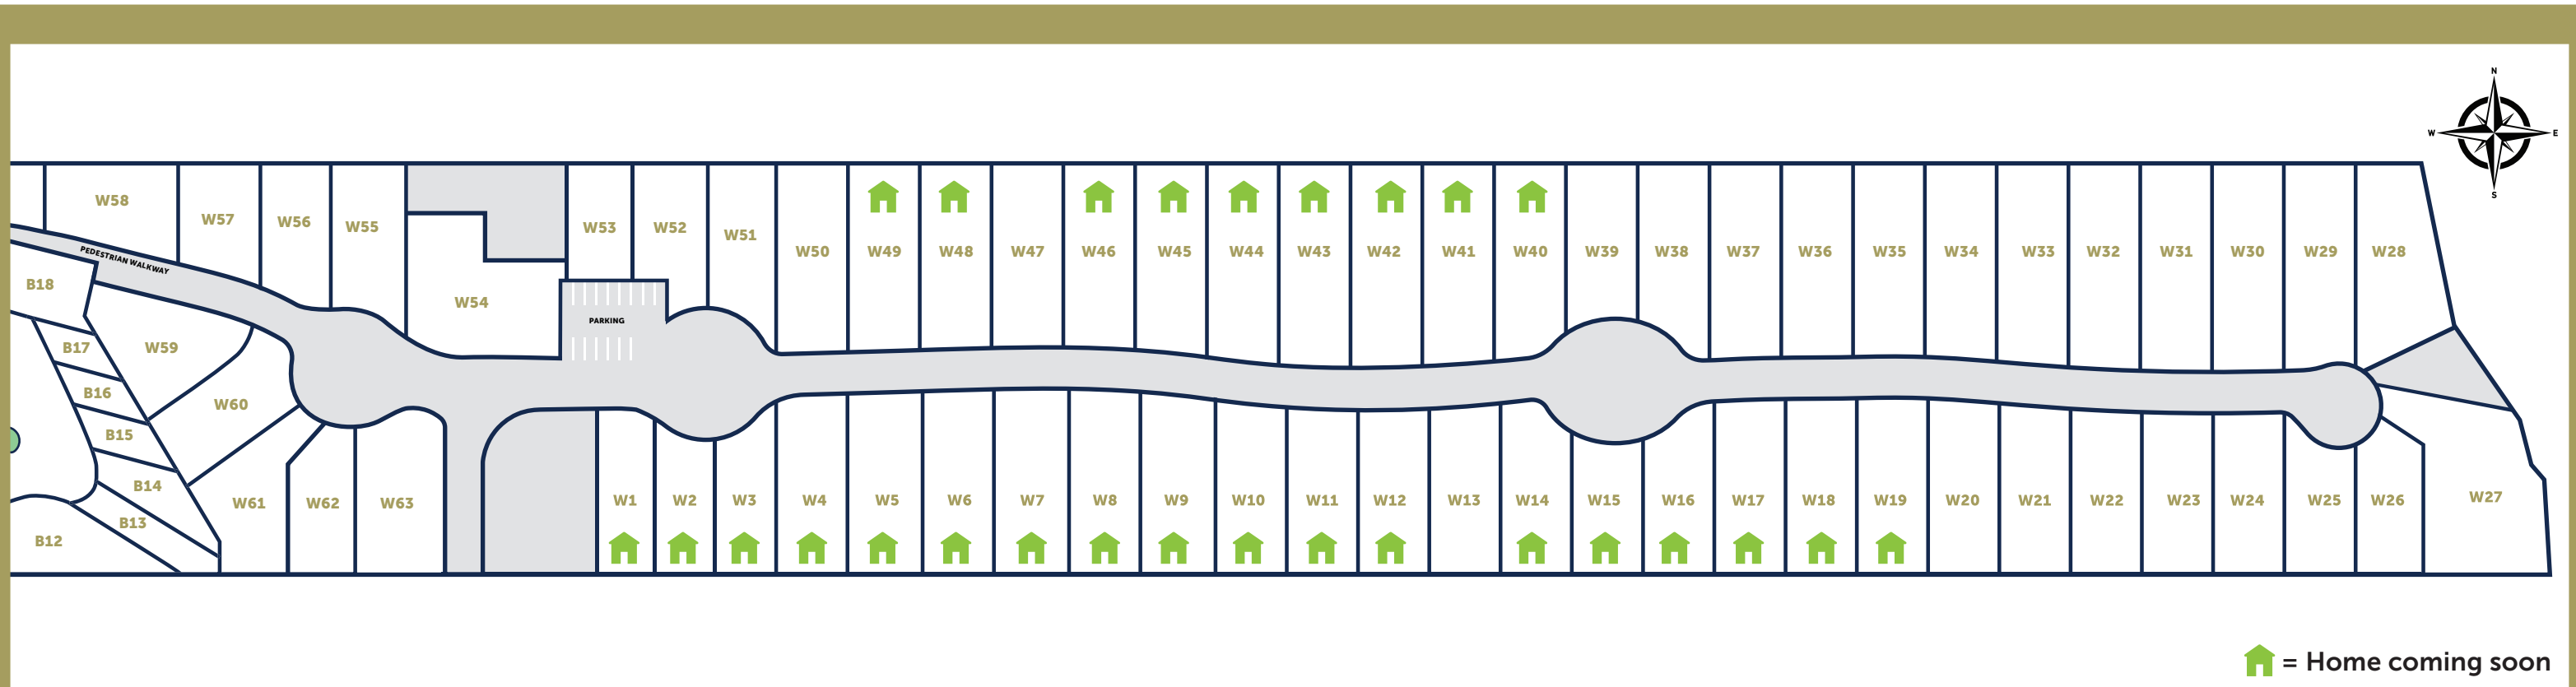

BEAR CREEK ESTATES

3653 South Pacific Highway • Medford, Oregon 97501

FIND YOUR HOME TODAY
www.bearcreekestatesmhc.com
541-702-1411

BEAR CREEK

ESTATES

3653 South Pacific Highway • Medford, Oregon 97501

FIND YOUR HOME TODAY
www.bearcreekestatesmhc.com
541-702-1411